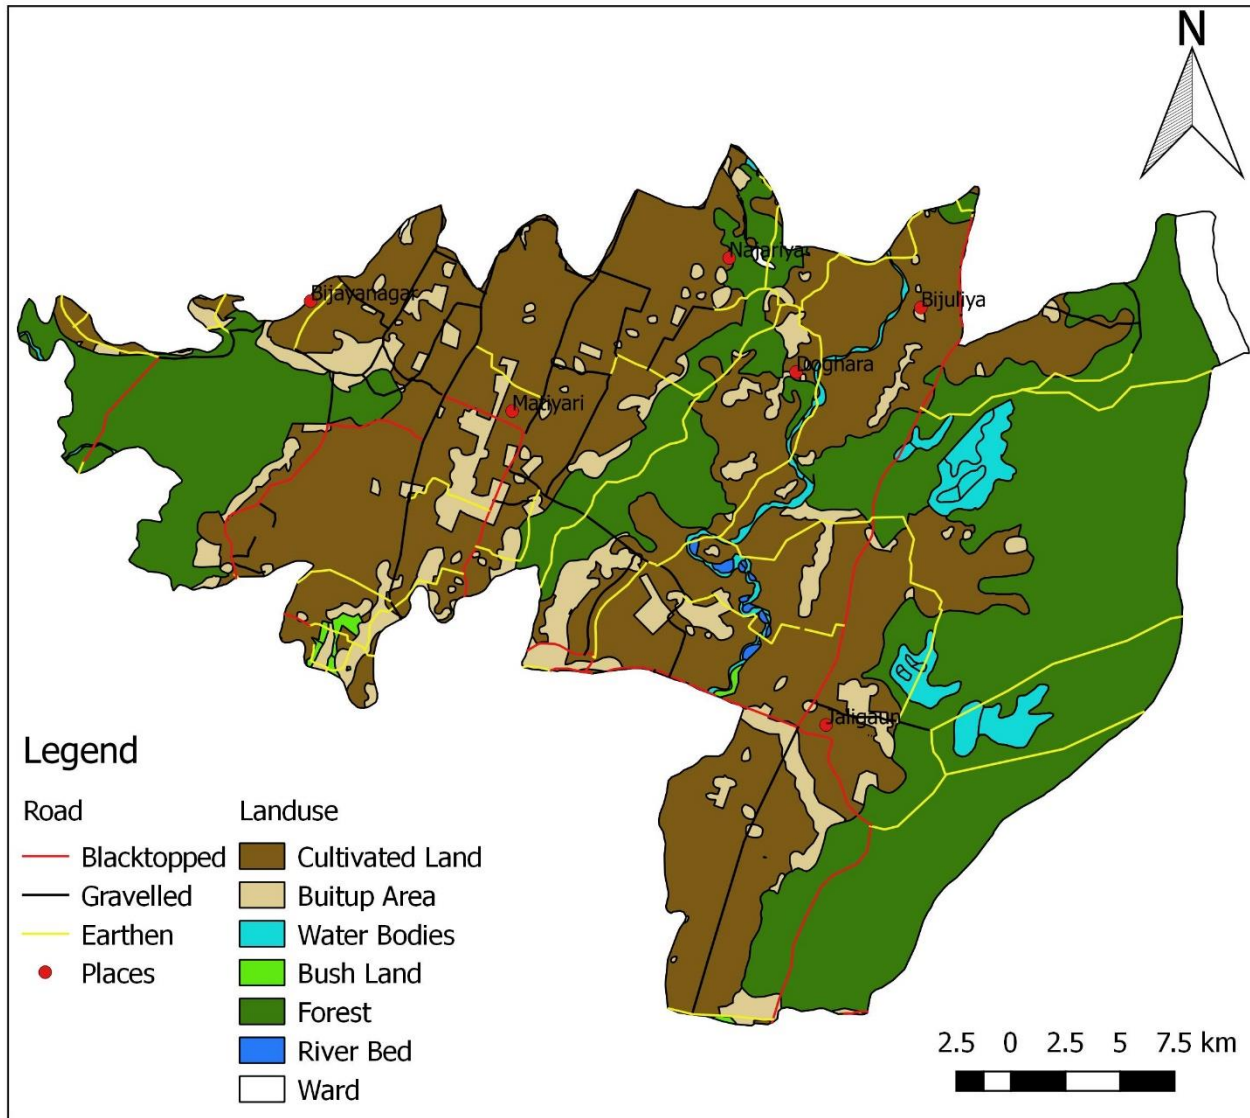

Dhangadhi Sub-Metropolitan Ward No. 6 Dhangadhi, Kailali

Total Area: 11.18 Sq. KM

Population: 5,365

Website: dhangadhimun.gov.np

[fb.com/dhangadhimun](https://www.facebook.com/dhangadhimun)

Source: Survey Department, Census 2068

Copyright: Dhangadhi Sub-Metropolitan

Prepared By: IT Section