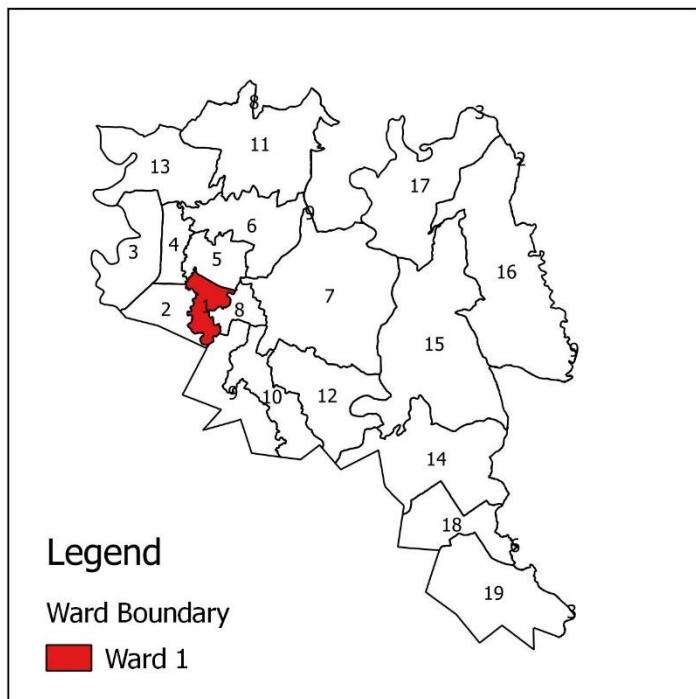

India

Kailari Rural Mun

Mohanpur

Dhangadhi Sub-Metropolitan City

Dhangadhi Sub-Metropolitan Ward No. 1 Dhangadhi, Kailali

Total Area: 3.36 Sq KM
Population: 14,333
Website: dhangadhimun.gov.np
fb.com/dhangadhimun