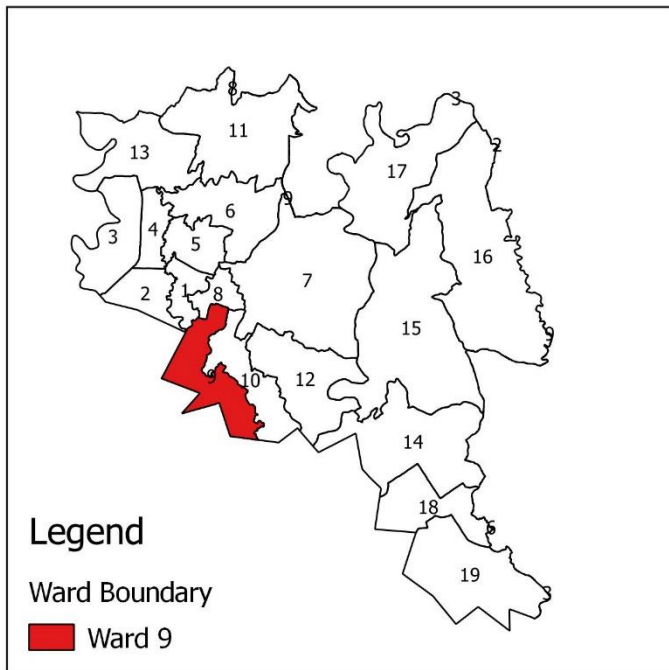

Dhangadhi Sub-Metropolitan Ward 9 Dhangadhi, Kailali

Total Area: 9.71 Sq. KM
Population: 3,280
Website: dhangadhimun.gov.np
fb.com/dhangadhimun

Source: Survey Department, Census 2068
Copyright: Dhangadhi Sub-Metropolitan
Prepared By: IT Section