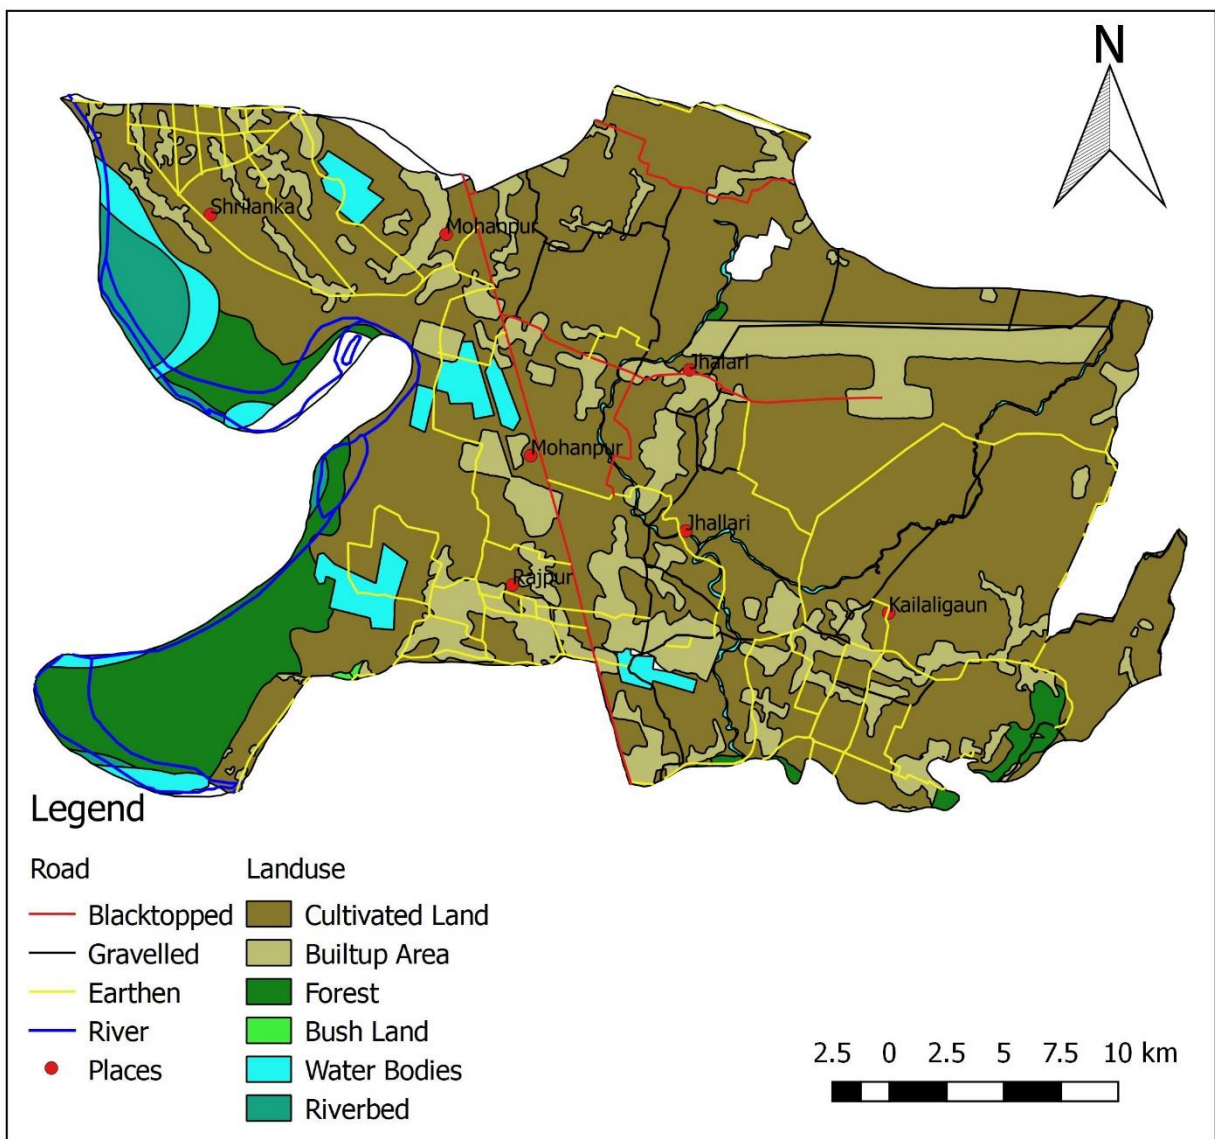

Dhangadhi Sub-Metropolitan Ward No. 13 Dhangadhi, Kailali

Total Area: 13.09 Sq KM
Population: 8,016
Website: dhangadhimun.gov.np
fb.com/dhangadhimun

Source: Survey Department & Census 2068
Copyright: Dhangadhi Sub-Metropolitan
Prepared By: IT Section