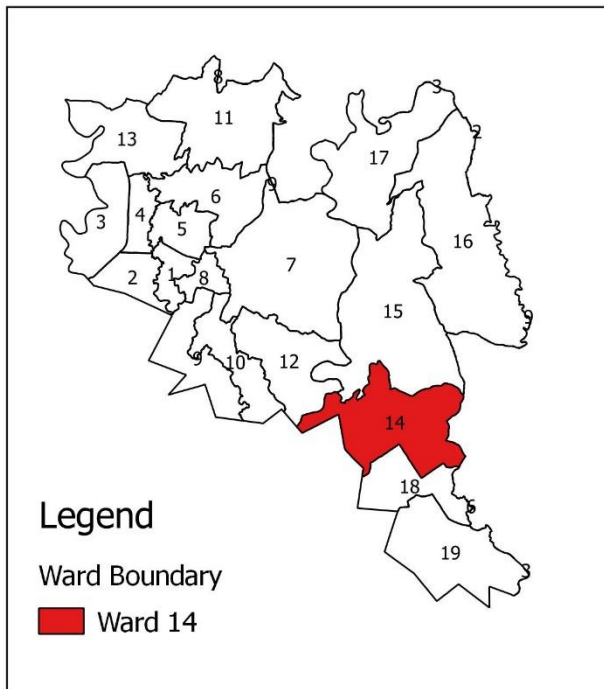

Dhangadhi Sub-Metropolitan Ward No. 14 Dhangadhi, Kailali

Total Area: 18.82 Sq KM
Population: 8,112
Website: dhangadhimun.gov.np
fb.com/dhangadhimun

Source: Survey Department & Census 2068
Copyright: Dhangadhi Sub-Metropolitan
Prepared By: IT Section