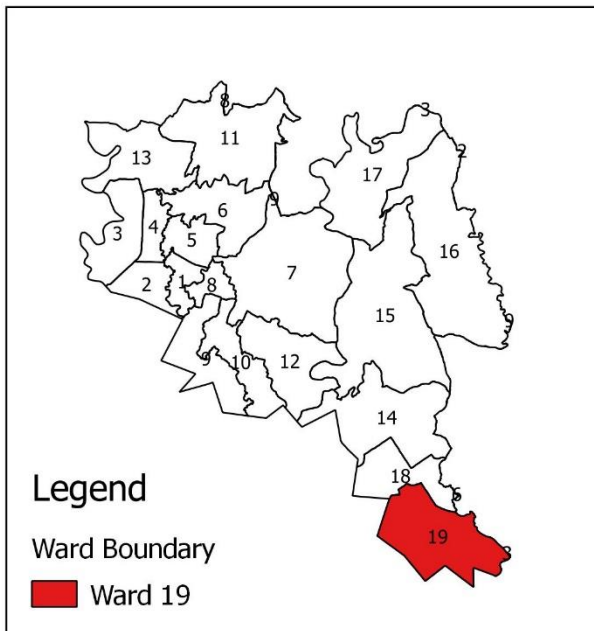

Dhangadhi Sub-Metropolitan Ward No. 19 Dhangadhi, Kailali

Total Area: 16.99 Sq. KM
Population: 6,945
Website: dhangadhimun.gov.np
fb.com/dhangadhimun

Source: Survey Department, Census 2068
Copyright: Dhangadhi Sub-Metropolitan
Prepared By: IT Section