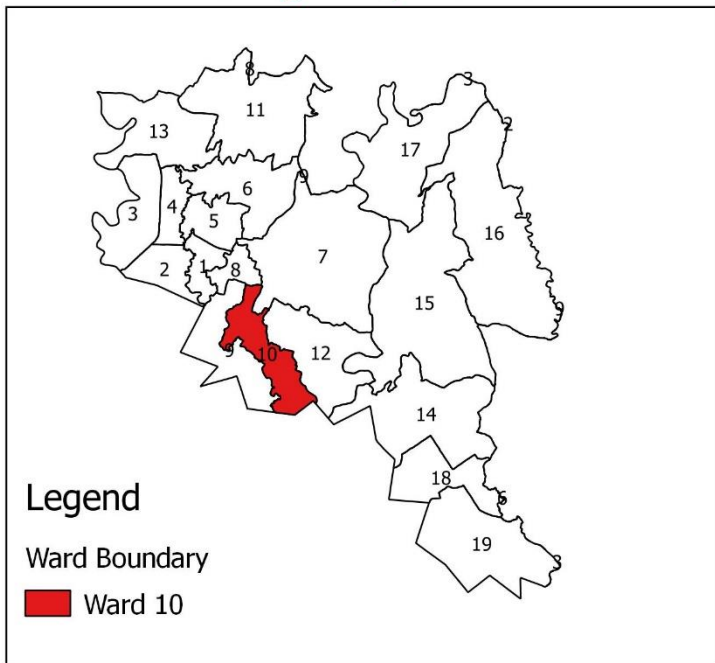

Dhangadhi Sub-Metropolitan Ward No. 10 Dhangadhi, Kailali

Total Area: 8.35 Sq. KM
Population: 4,090
Website: dhangadhimun.gov.np
fb.com/dhangadhimun

Source: Survey Department, Census 2068
Copyright: Dhangadhi Sub-Metropolitan
Prepared By: IT Section