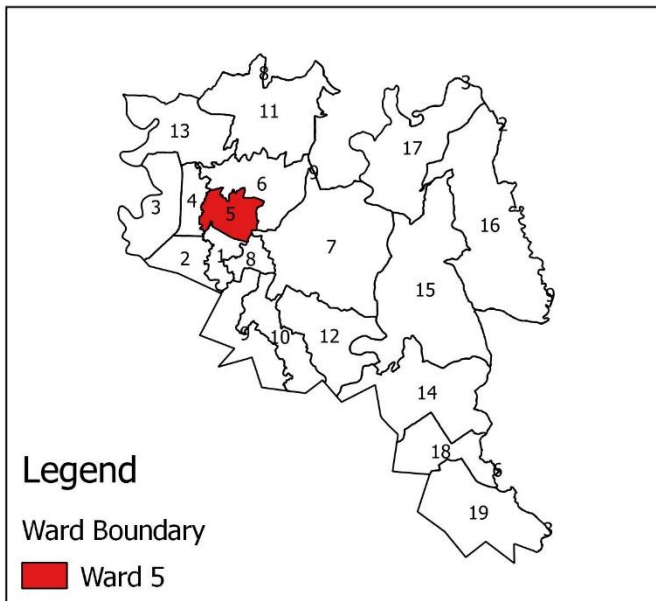

Dhangadhi Sub-Metropolitan Ward no. 5 Dhangadhi, Kailali

Total Area: 5.26 Sq. KM
Population: 11,644
Website: dhangadhimun.gov.np
fb.com/dhangadhimun

Source: Survey Department, Census 2068
Copyright: Dhangadhi Sub-Metropolitan
Prepared By: IT Section