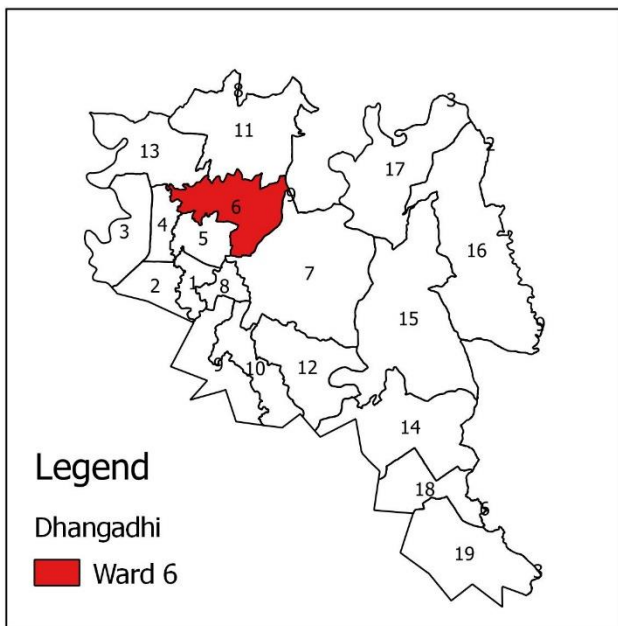

Dhangadhi Sub-Metropolitan Ward No. 6 Dhangadhi, Kailali

Total Area: 11.18 Sq. KM

Population: 5,365

Website: dhangadhimun.gov.np

[fb.com/dhangadhimun](https://www.facebook.com/dhangadhimun)

Source: Survey Department, Census 2068

Copyright: Dhangadhi Sub-Metropolitan

Prepared By: IT Section