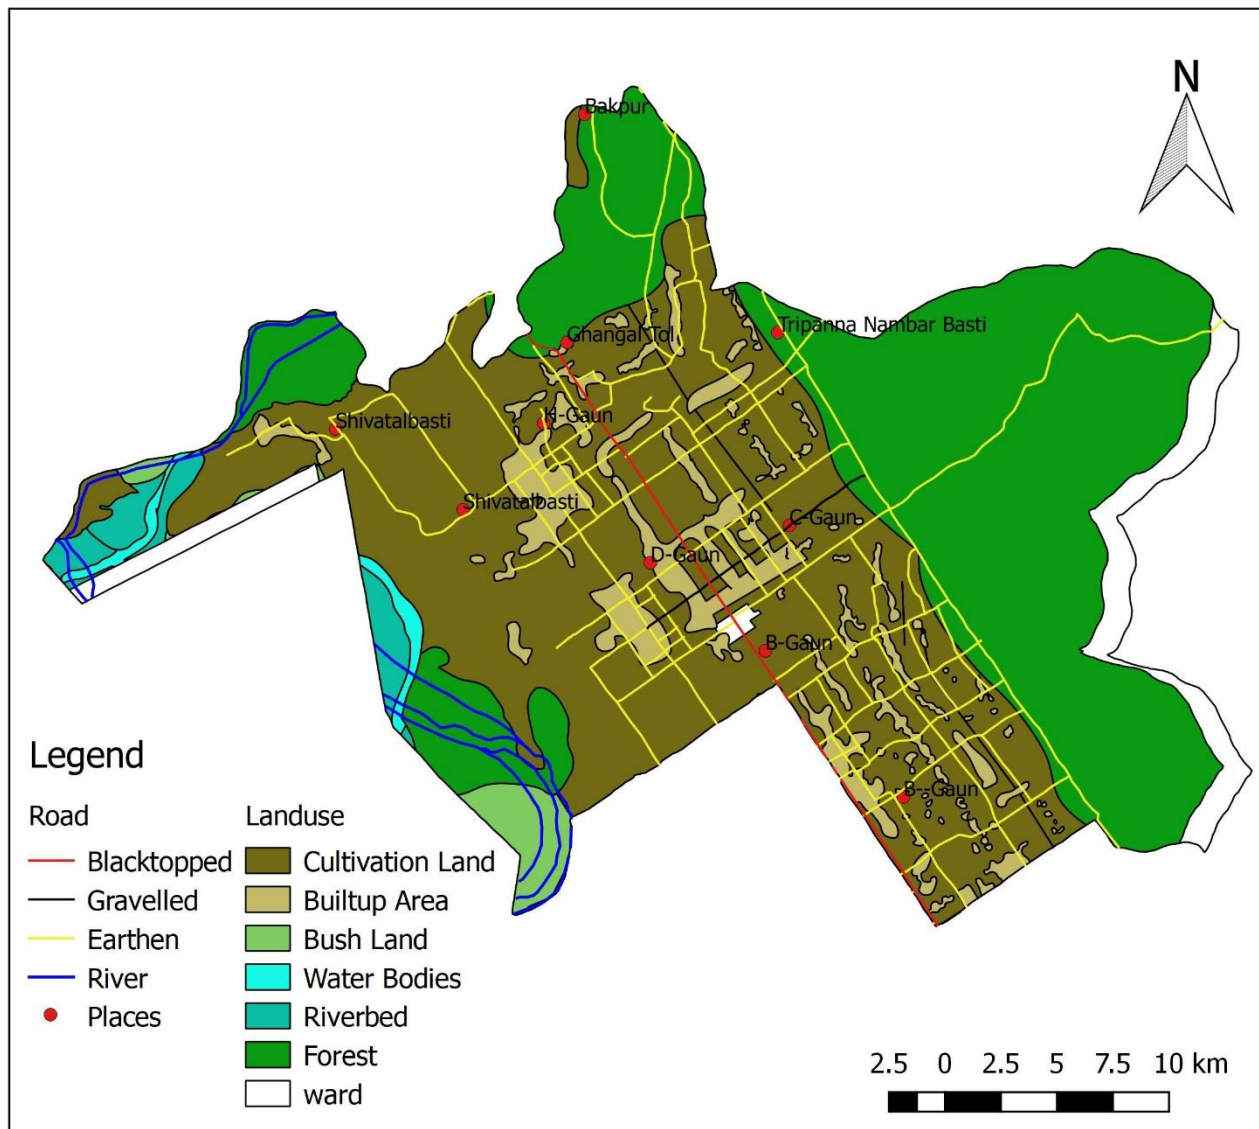

Dhangadhi Sub-Metropolitan Ward No. 14 Dhangadhi, Kailali

Total Area: 18.82 Sq KM
Population: 8,112
Website: dhangadhimun.gov.np
fb.com/dhangadhimun

Source: Survey Department & Census 2068
Copyright: Dhangadhi Sub-Metropolitan
Prepared By: IT Section