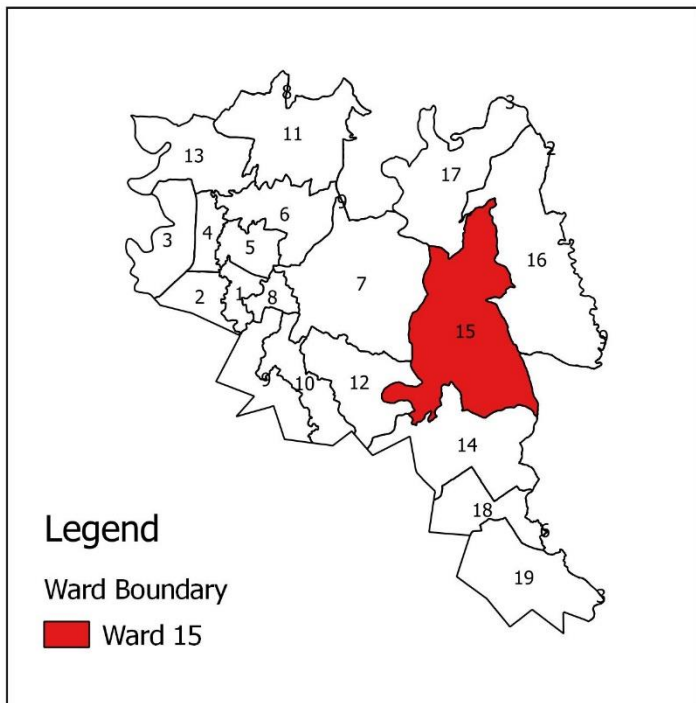

Dhangadhi Sub-Metropolitan Ward No. 15 Dhangadhi, Kailali

Total Area: 32.5 Sq. KM
Population: 4,823
Website: dhangadhimun.gov.np
fb.com/dhangadhimun

Source: Survey Department & Census 2068
Copyright: Dhangadhi Sub-Metropolitan
Prepared By: IT Section