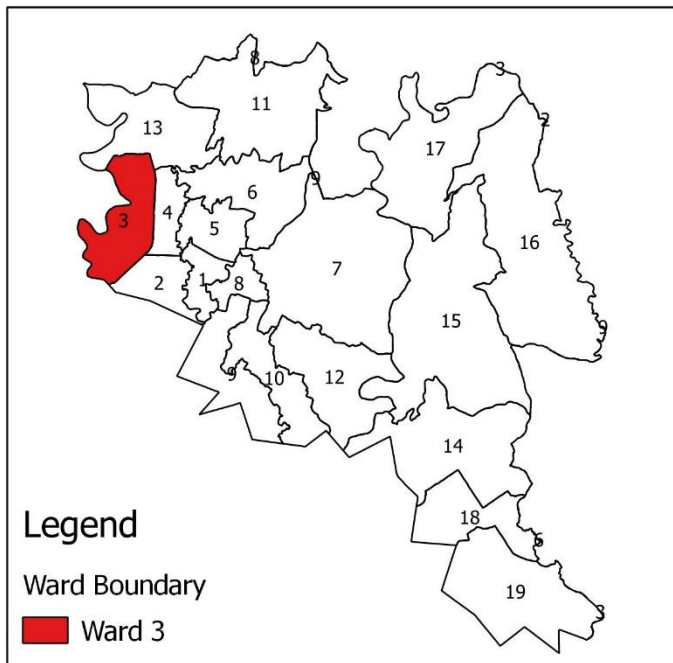

Dhangadhi Sub-Metropolitan Ward No. 3 Dhangadhi, Kailali

Total Area: 9.39 Sq KM

Population: 13,459

Website: dhangadhimun.gov.np
[fb.com/dhangadhimun](https://www.facebook.com/dhangadhimun)

Source: Survey Department, Census 2068
Copyright: Dhangadhi Sub-Metropolitan
Prepared By: IT Section