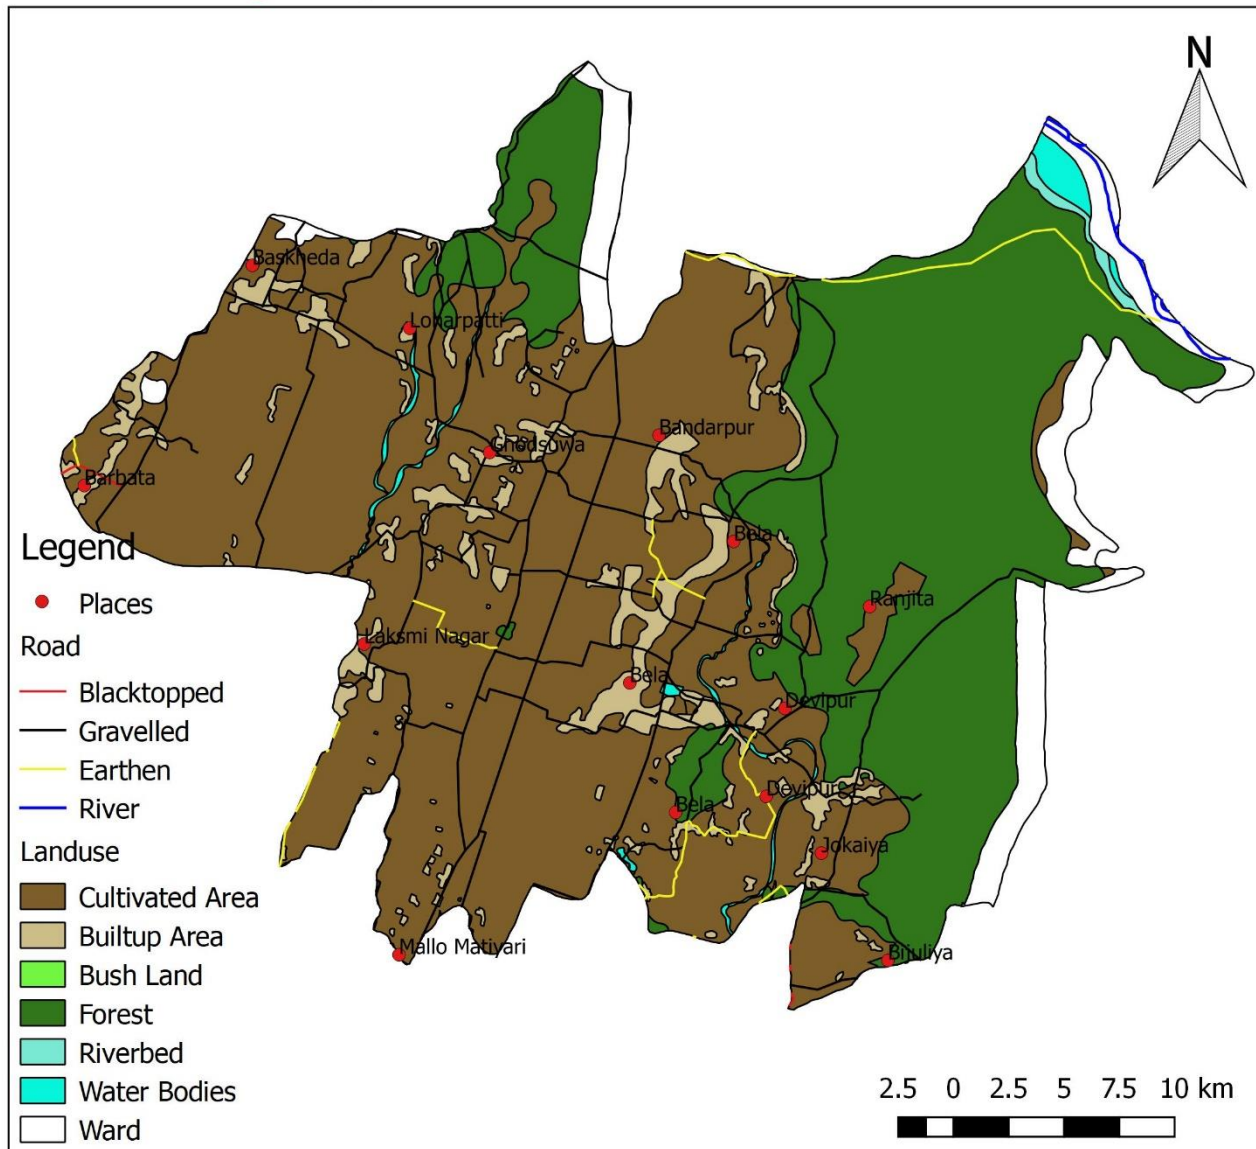

Dhangadhi Sub-Metropolitan Ward No. 11 Dhangadhi, Kailali

Total Area: 19.60 Sq KM
Total Population: 5,041
Website: dhangadhimun.gov.np
fb.com/dhangadhimun

Source: Survey Department and Census 2068
Copyright: Dhangadhi Sub-Metropolitan
Prepared By: IT Section