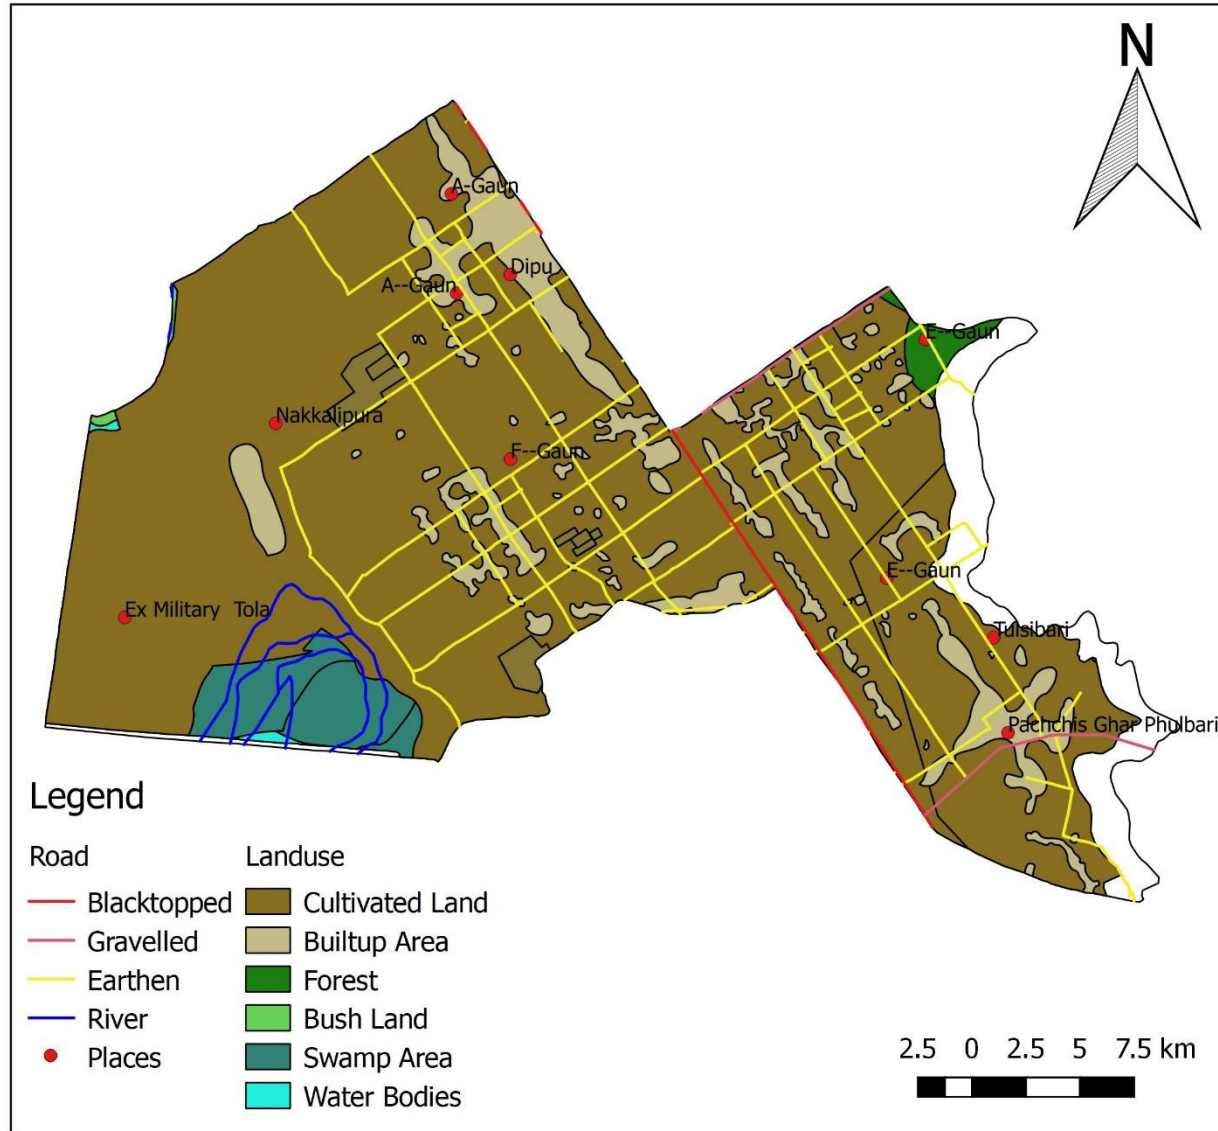

Dhangadhi Sub-Metropolitan Ward No. 18 Dhangadhi, Kailali

Total Area: 8.86 Sq. KM
Total Population: 5,451
Website: dhangadhimun.gov.np
[fb.com/dhangadhimun](https://www.facebook.com/dhangadhimun)

Source: Survey Department, Census 2068
Copyright: Dhangadhi Sub-Metropolitan
Prepared By: IT Section