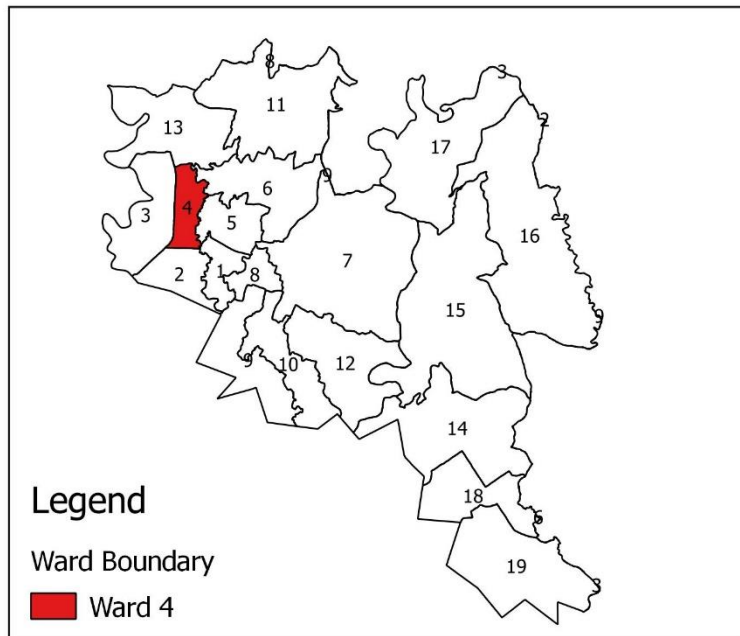

Dhangadhi Sub-Metropolitan Ward No. 4 Dhangadhi, Kailali

Total Area: 3.79 Sq. KM

Population: 9,175

Website: dhangadhimun.gov.np

fb.com/dhangadhimun

Source: Survey Department, Census 2068
Copyright: Dhangadhi Sub-Metropolitan
Prepared By: IT Section