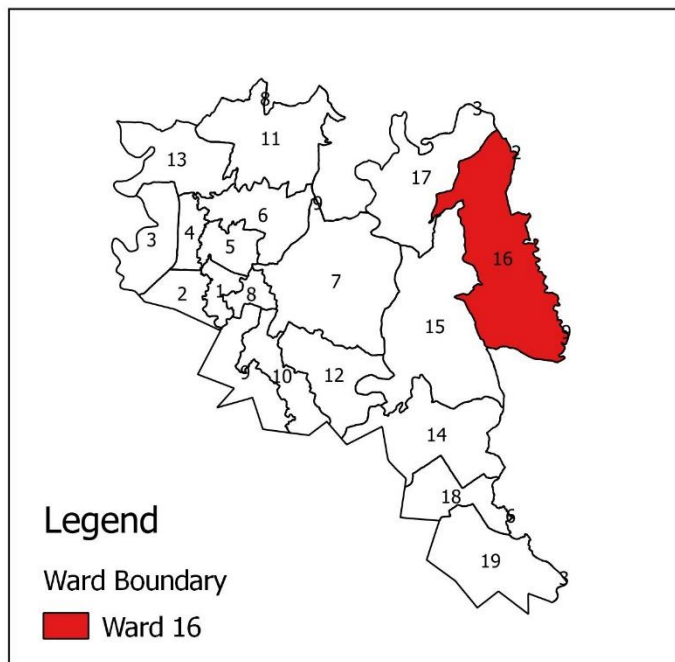

Dhangadhi Sub-Metropolitan Ward No. 16 Dhangadhi, Kailali

Total Area: 30.88 Sq. KM
Population: 5,388
Website: dhangadhimun.gov.np
fb.com/dhangadhimun

Source: Survey Department, Census 2068
Copyright: Dhangadhi Sub-Metropolitan
Prepared By: IT Section