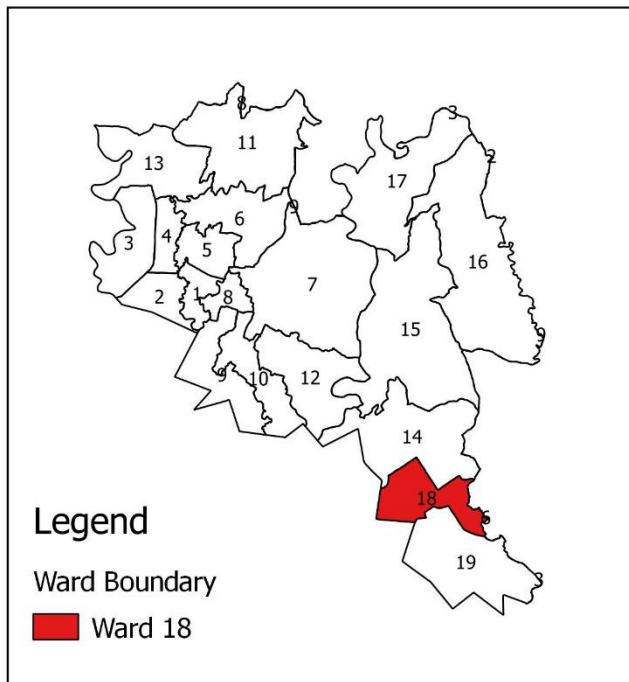

Dhangadhi Sub-Metropolitan Ward No. 18 Dhangadhi, Kailali

Total Area: 8.86 Sq. KM
Total Population: 5,451
Website: dhangadhimun.gov.np
[fb.com/dhangadhimun](https://www.facebook.com/dhangadhimun)

Source: Survey Department, Census 2068
Copyright: Dhangadhi Sub-Metropolitan
Prepared By: IT Section