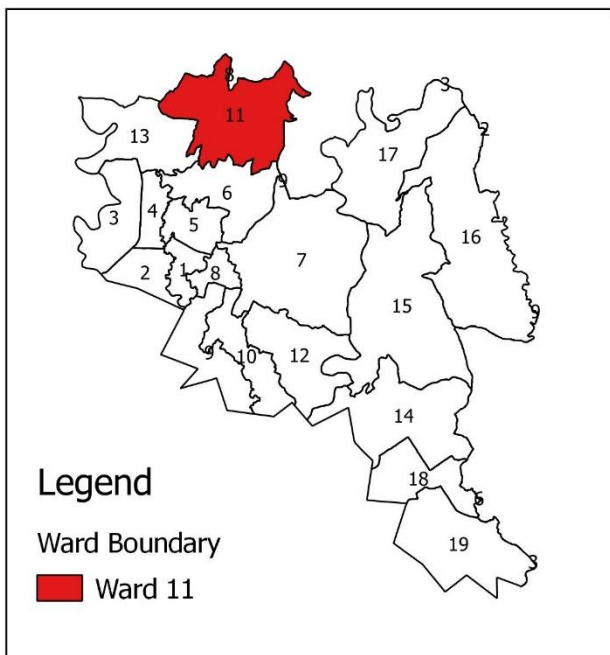

Dhangadhi Sub-Metropolitan Ward No. 11 Dhangadhi, Kailali

Total Area: 19.60 Sq KM
Total Population: 5,041
Website: dhangadhimun.gov.np
fb.com/dhangadhimun

Source: Survey Department and Census 2068
Copyright: Dhangadhi Sub-Metropolitan
Prepared By: IT Section