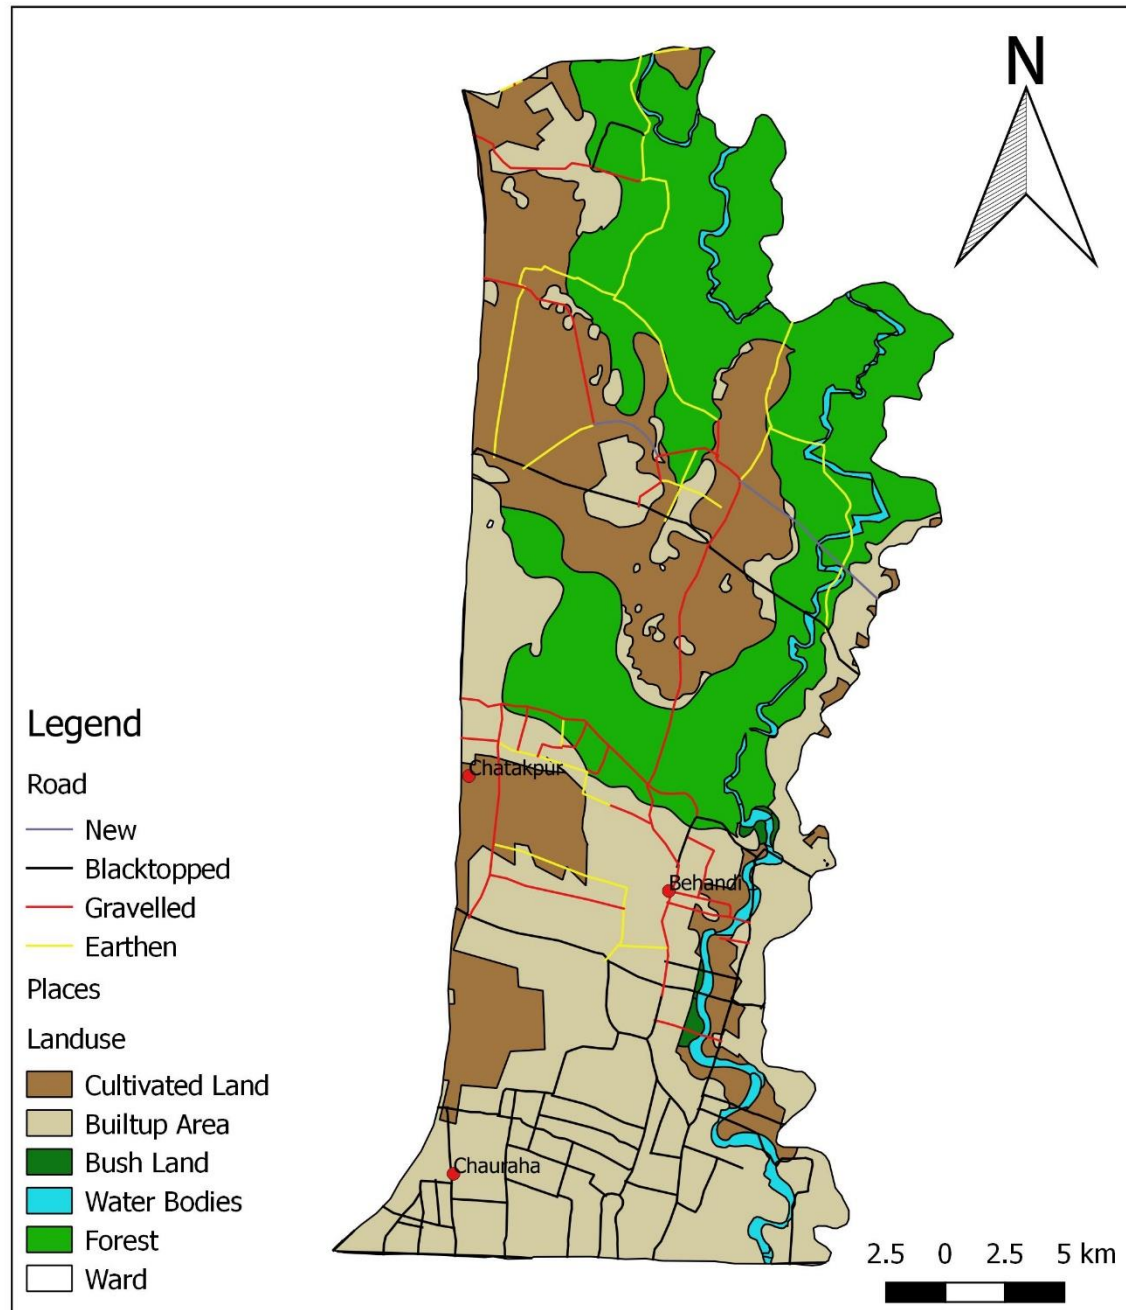

Dhangadhi Sub-Metropolitan Ward No. 4 Dhangadhi, Kailali

Total Area: 3.79 Sq. KM

Population: 9,175

Website: dhangadhimun.gov.np

fb.com/dhangadhimun

Source: Survey Department, Census 2068
Copyright: Dhangadhi Sub-Metropolitan
Prepared By: IT Section