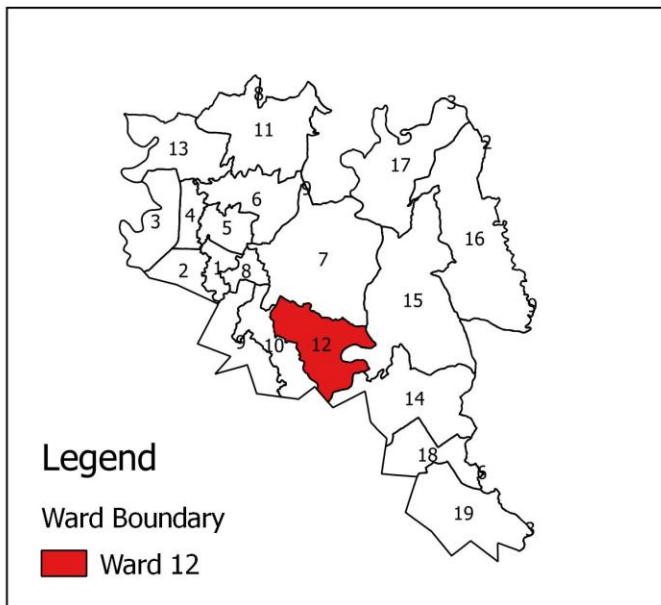

Dhangadhi Sub-Metropolitan Ward No. 12 Dhangadhi, Kailali

Total Area: 13.28 Sq. KM
Population: 10,009
Website: dhangadhimun.gov.np
fb.com/dhangadhimun

Source: Survey Department & Census 2068
Copyright: Dhangadhi Sub-Metropolitan
Prepared By: IT Section