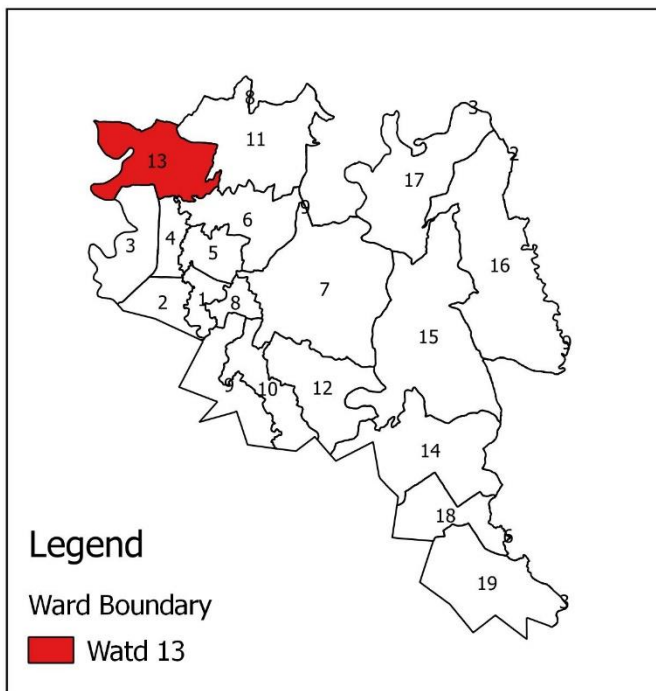

Dhangadhi Sub-Metropolitan Ward No. 13 Dhangadhi, Kailali

Total Area: 13.09 Sq KM
Population: 8,016
Website: dhangadhimun.gov.np
fb.com/dhangadhimun

Source: Survey Department & Census 2068
Copyright: Dhangadhi Sub-Metropolitan
Prepared By: IT Section