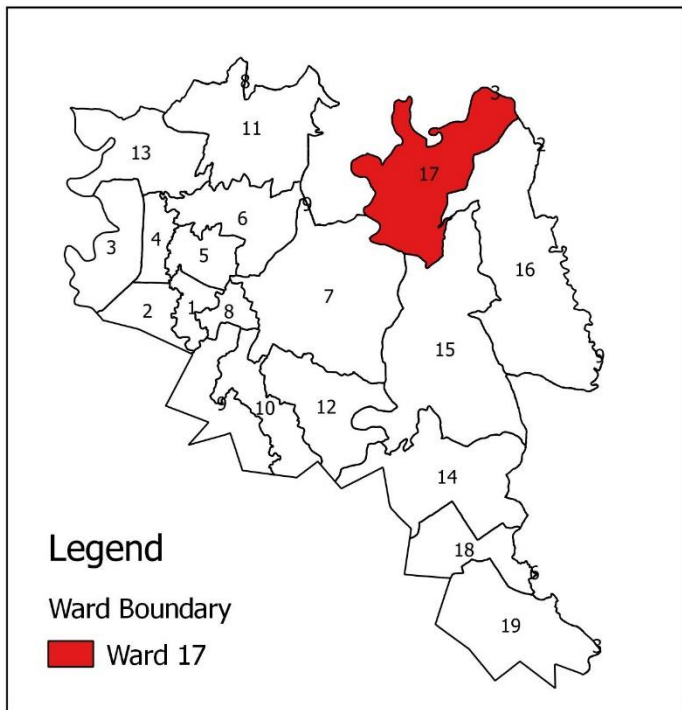

Dhangadhi Sub-Metropolitan Ward No. 17 Dhangadhi, Kailali

Total Area: 19.77 Sq. KM
Population: 4,977
Website: dhangadhimun.gov.np
fb.com/dhangadhimun

Source: Survey Department & Census 2068
Copyright: Dhangadhi Sub-Metropolitan
Prepared By: IT Section