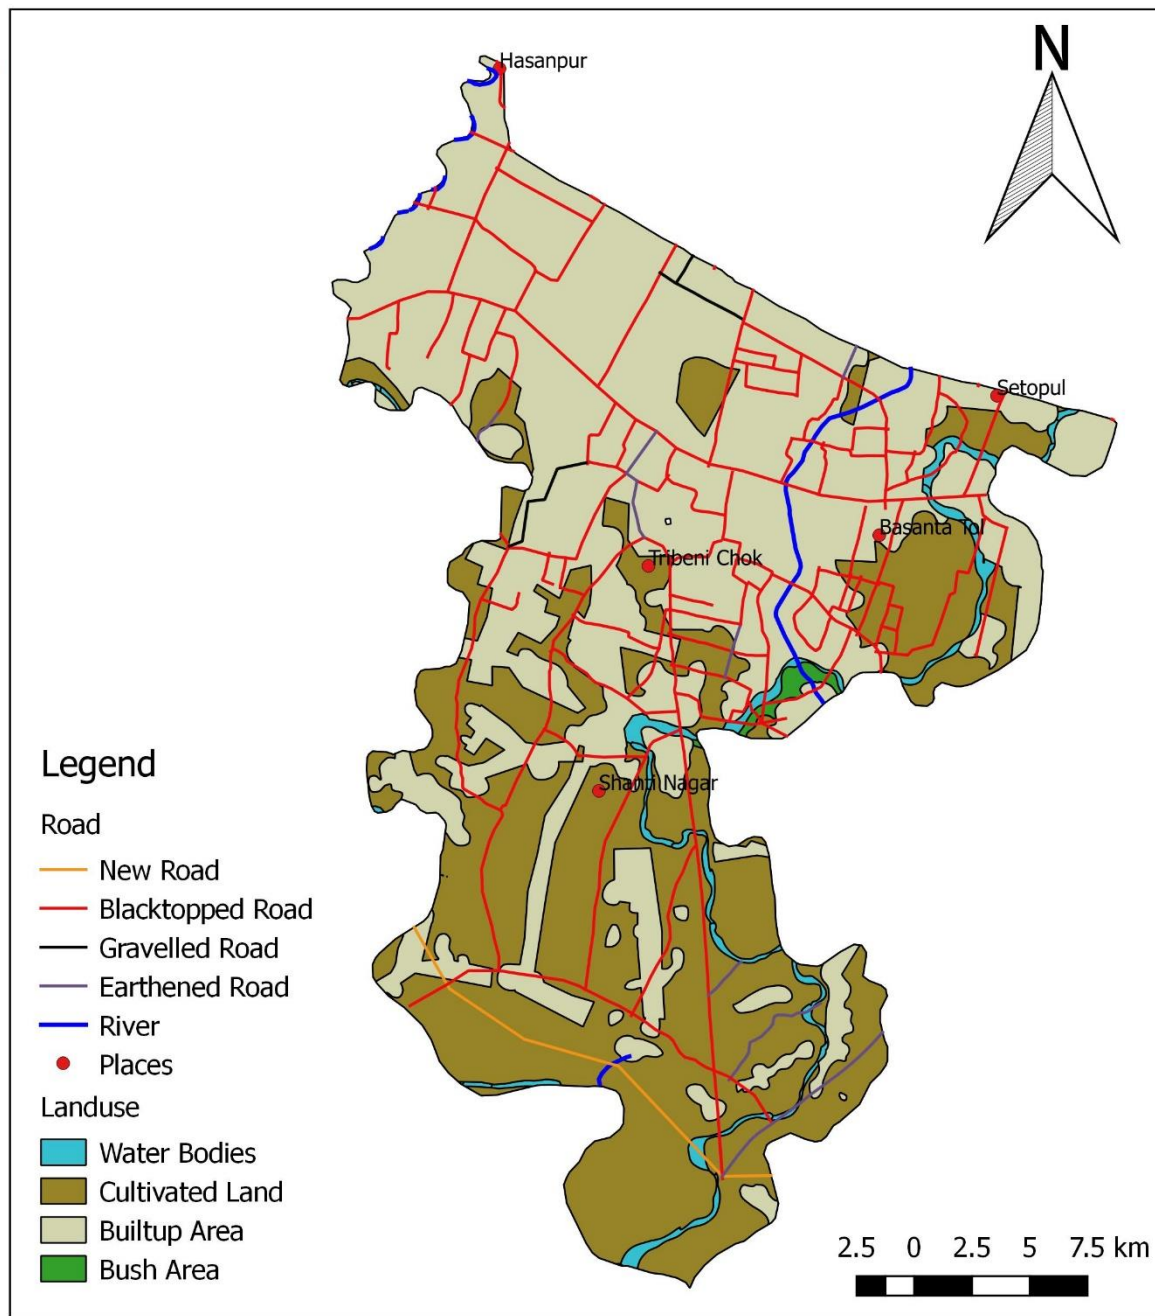

Dhangadhi Sub-Metropolitan Ward No. 1 Dhangadhi, Kailali

Total Area: 3.36 Sq KM
Population: 14,333
Website: dhangadhimun.gov.np
fb.com/dhangadhimun

Source: Survery Department
Copyright: Dhangadhi Sub-Metropolitan
Prepared by: IT Section